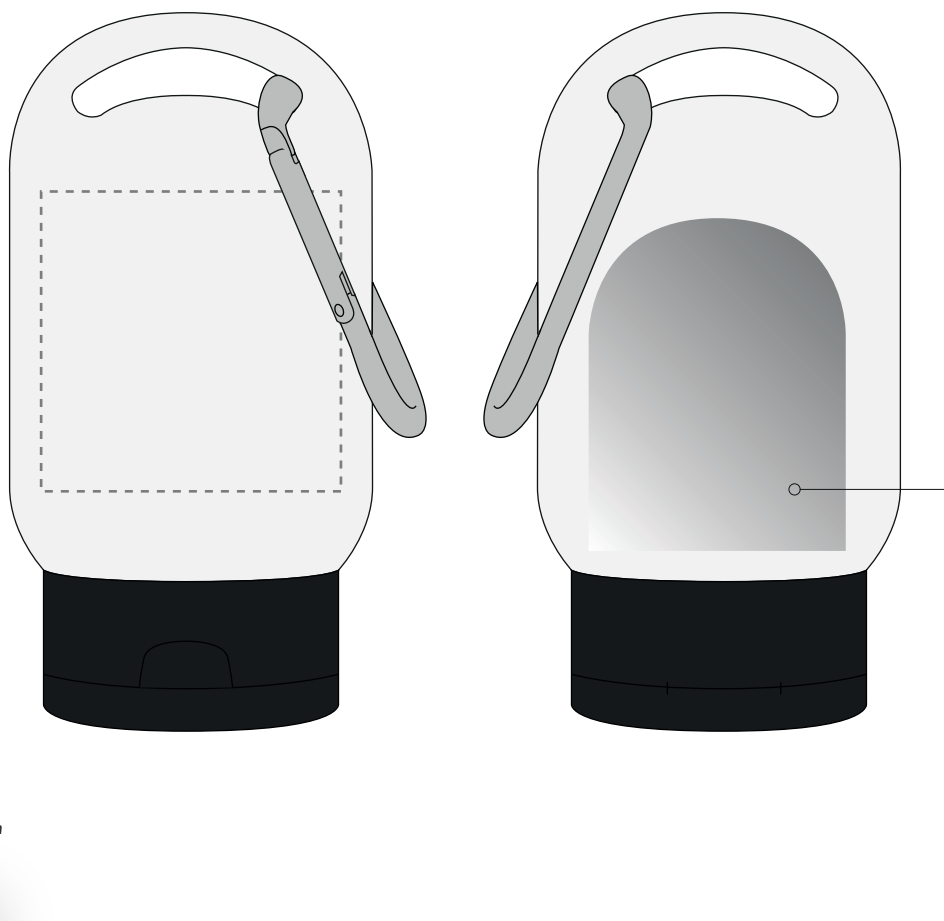

Your Ref:  
Our Ref:

Quantity:  
Version: 1

Product Code: RC0129  
Product Colour: BLACK

**PRINTING CONCERNS:**

Please note we will print clear labels as standard, unless specified otherwise

We stock this item in the following colours

**PANTONE REFERENCE(S)**

 Full colour label

ARTWORK SCALE 100%  
Max print area: 40mm x 40mm

Ingredient sticker on the rear  
(34mm x 44mm)

Product Image for visualisation  
- colours may vary

The dashed line is to demonstrate print area and will not appear on your printed item